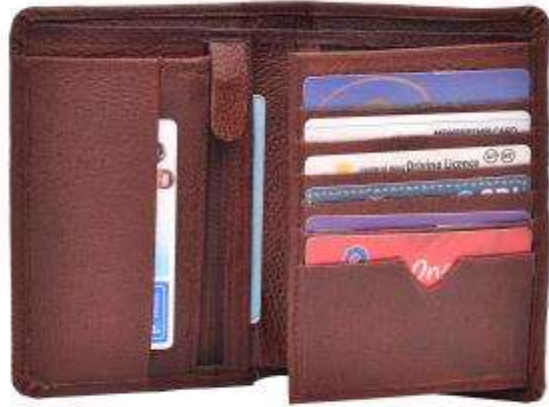

STYLE: MBE/ST/07
COW PDM BURGANDY TWO TONE