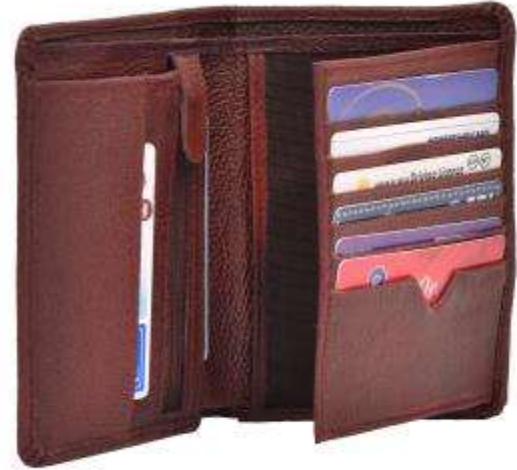

STYLE: MBE/ST/07
COW PDM BURGANDY TWO TONE